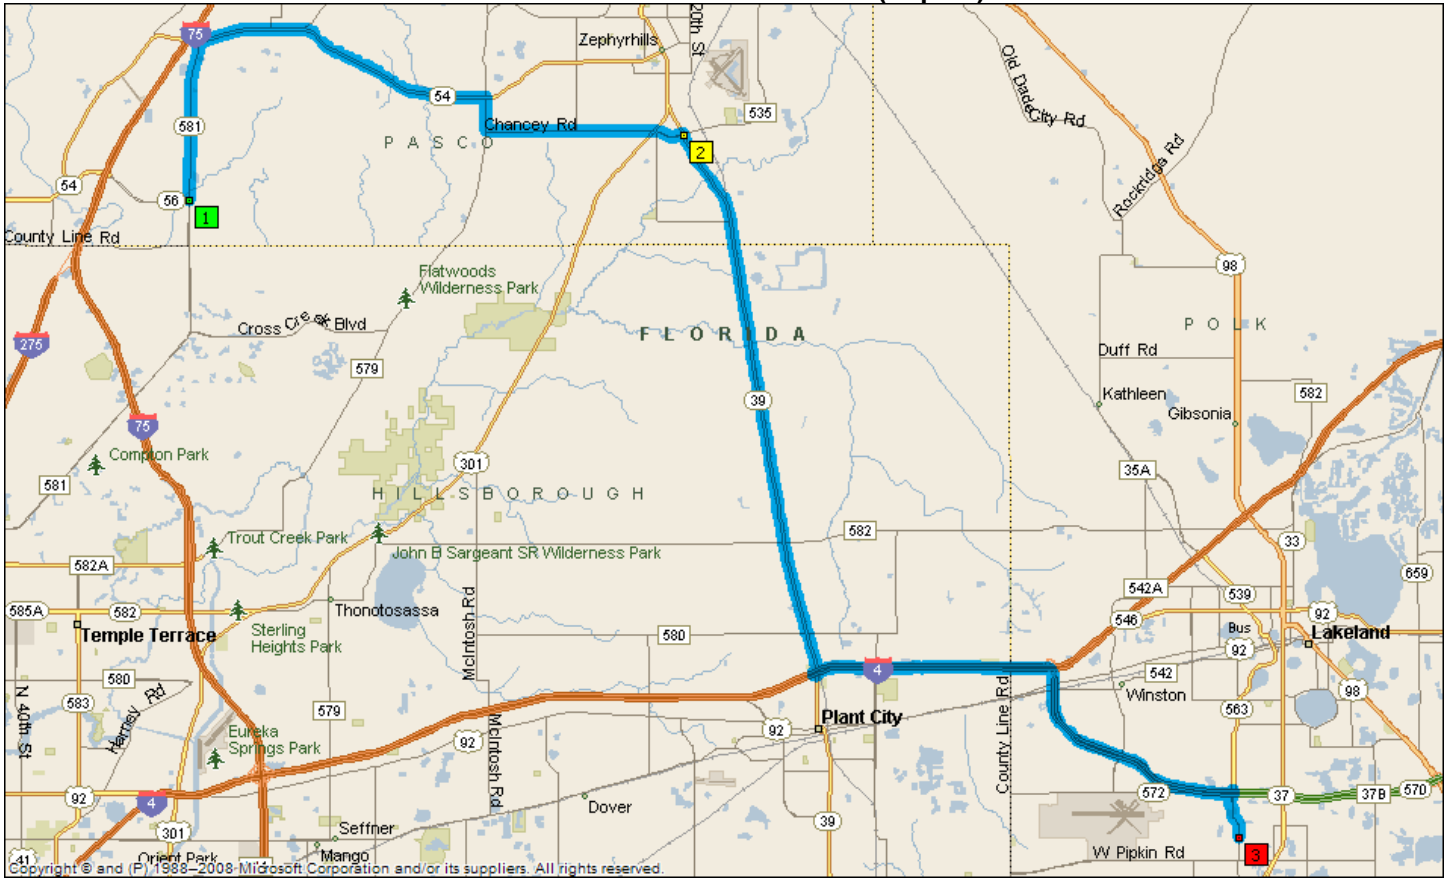

AUGUST 7 – Lakeland Visitation (Trip To)

Summary: 40.0 miles (48 minutes)

Instruction	For
Turn RIGHT onto Bruce B Downs Blvd	3.5 mi
Bear RIGHT onto SR-54	6.8 mi
Turn RIGHT onto CR-579 [Morris Bridge Rd]	0.7 mi
Turn LEFT onto Chancey Rd	3.7 mi
Keep RIGHT onto CR-535 [Chancey Rd]	0.6 mi
Turn RIGHT onto SR-39 [Paul S Buchman Hwy]	12.4 mi
Take Ramp (RIGHT) onto I-4	5.3 mi
At exit 27, turn RIGHT onto SR-570 Toll Road (Polk Pkwy)	4.3 mi
At exit 5, turn RIGHT onto Ramp	0.5 mi
Merge onto Parkway Frontage Rd S	0.5 mi
Turn RIGHT onto SR-563 [Harden Blvd]	1.1 mi
Arrive Elks Lodge - 4529 Harden Blvd, Lakeland, FL 33813	