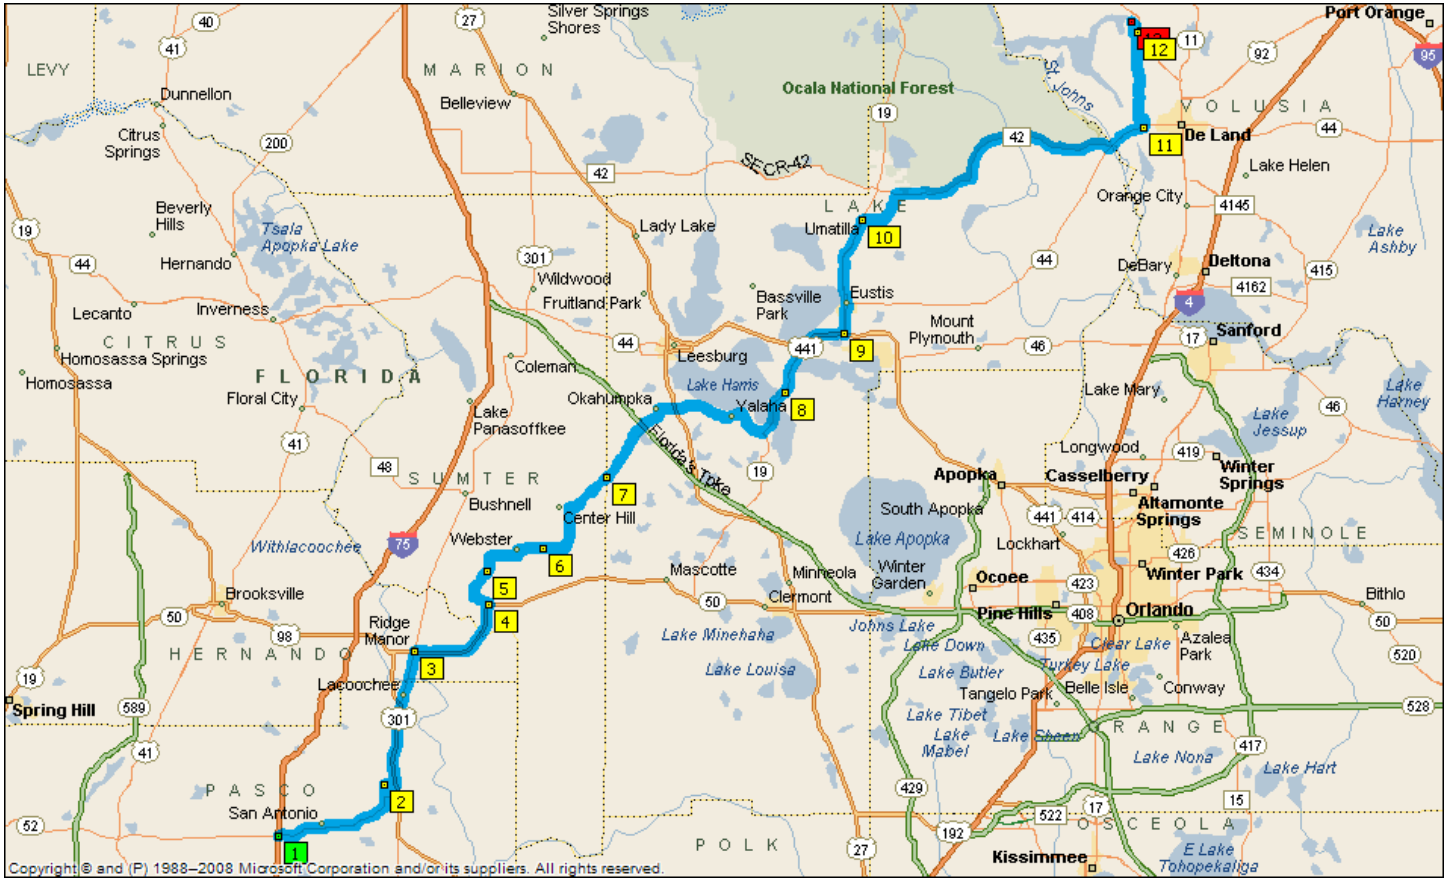

JULY 11th - SUGAR MILL GRILL & GRIDDLE

Summary: 107.2 miles (2 hours, 23 minutes)

| Instruction | For |
|---|---------|
| Depart Flying J LEFT on SR-52 (East) | 8.7 mi |
| Keep STRAIGHT onto CR-41 [CR-578] | 0.7 mi |
| Turn RIGHT onto CR-578 [Calle de Milagros] | 0.8 mi |
| Turn LEFT onto US-301 [US-98] | 9.4 mi |
| Turn RIGHT onto SR-50 [Cortez Blvd] | 7.1 mi |
| Turn LEFT onto County Road 755 | 0.2 mi |
| Turn LEFT onto CR-478A | 3.2 mi |
| At near Webster, stay on CR-478A (North) | 3.0 mi |
| Turn LEFT onto SR-471 [S Market Blvd] | 0.4 mi |
| Turn RIGHT onto CR-478 [SE 1st Ave] | 6.1 mi |
| Turn RIGHT onto CR-48 [E Kings Hwy] | 9.1 mi |
| Turn LEFT onto CR-33 [CR-48] | 0.5 mi |
| Turn RIGHT onto CR-48 [1st St] | 8.1 mi |
| Turn LEFT onto SR-19 [State Road 19] | 6.7 mi |
| Turn RIGHT onto US-441 [SR-19] | 3.1 mi |
| Keep RIGHT onto Ramp | 0.2 mi |
| Turn LEFT onto SR-19 [CR-19A] | 8.4 mi |
| Turn RIGHT onto CR-450 | 3.4 mi |
| Turn RIGHT onto County Road 42 | 17.2 mi |
| Turn LEFT onto SR-44 [State Road 44] | 2.8 mi |
| Turn LEFT onto CR-4053 [Grand Ave] | 0.6 mi |
| Turn LEFT onto CR-4053 [W Minnesota Ave] | 6.2 mi |
| Turn LEFT onto Wheeler St | 0.3 mi |
| Turn RIGHT onto Audubon Ave | 0.4 mi |
| Turn LEFT onto Ponce DeLeon Blvd | 0.6 mi |
| Arrive 601 Ponce DeLeon Blvd, De Leon Springs, FL 32130 | |