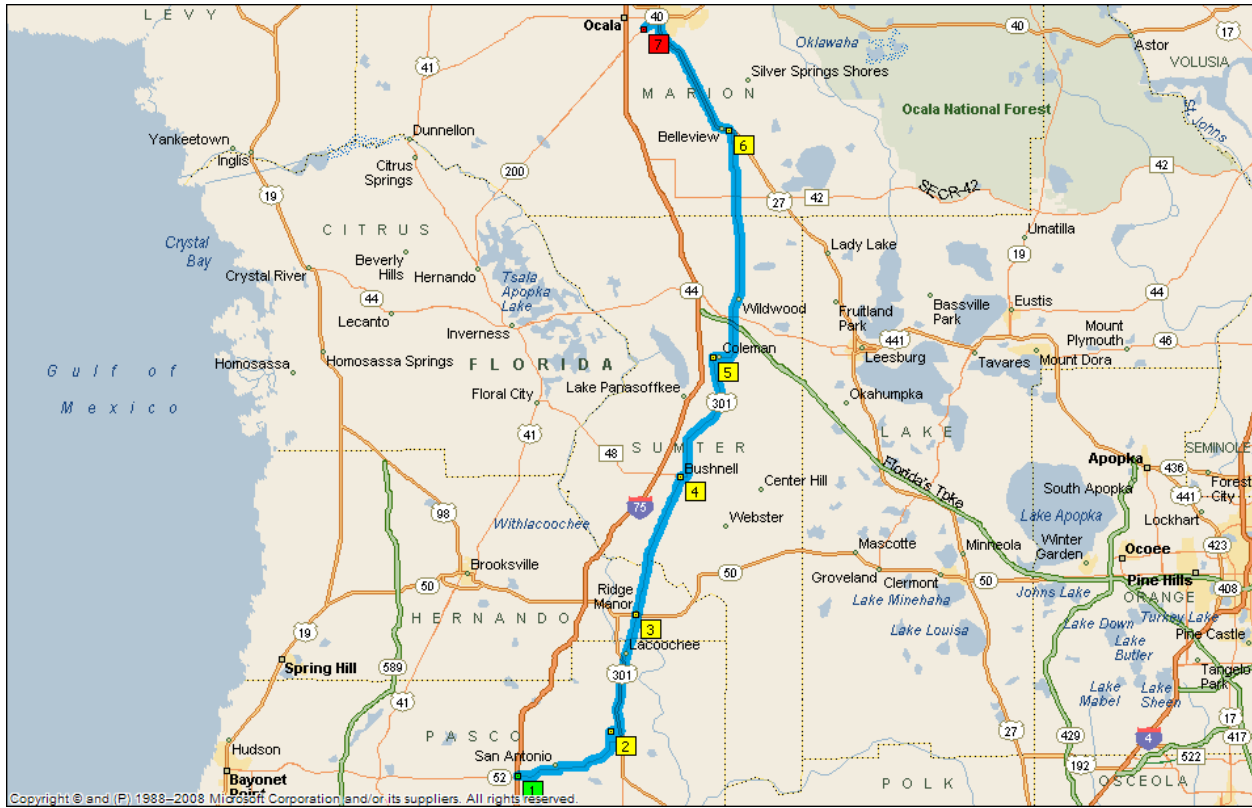

## FL1-F2 Ocala Visitation

Summary: 73.4 miles (1 hour, 30 minutes)

Instruction	For
Depart Flying J LEFT on SR-52 (East)	8.7 mi
Keep STRAIGHT onto CR-41 [CR-578]	0.8 mi
Turn RIGHT onto CR-578 [Calle de Milagros]	0.8 mi
Turn LEFT onto US-301 [US-98]	9.4 mi
At SR-35, Dade City, FL 33523, stay on US-301 [SR-35] (North)	22.4 mi
Turn RIGHT to stay on US-301 [SR-35]	19.5 mi
Bear LEFT (West) onto US-27 [US-301]	10.4 mi
Turn LEFT (West) onto SR-200 [SW 10th St]	1.4 mi
Arrive Golden Corral [2111 SW College Rd, Ocala FL 34474, United States, (352) 690-3020]	