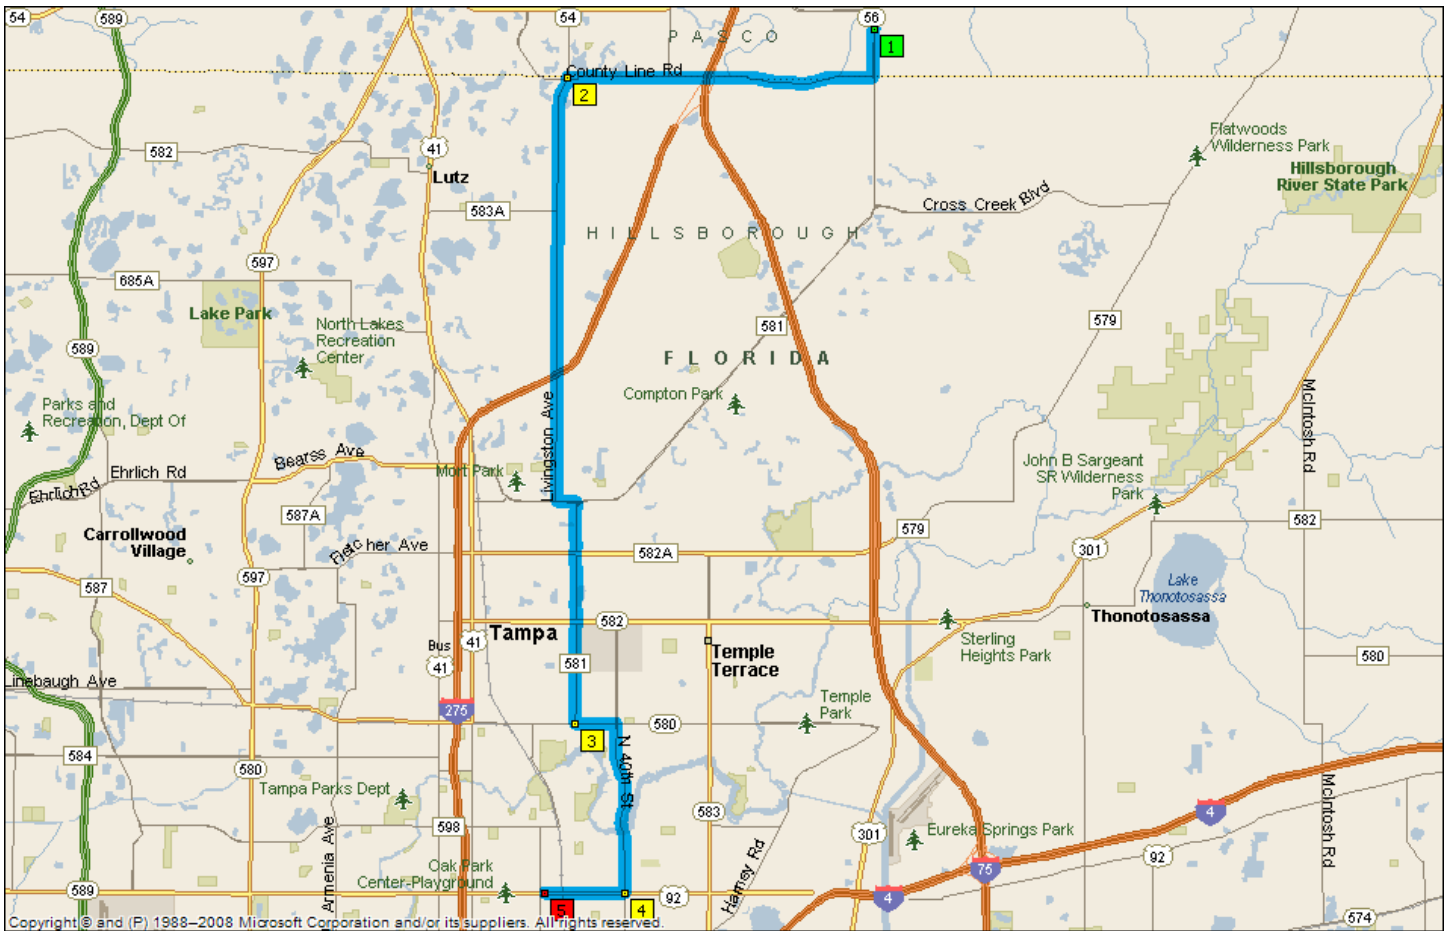

Drive-In Night

Summary: 19.6 miles (29 minutes)

Instruction	For
Turn LEFT onto CR-581 [Bruce B Downs Blvd]	0.7 mi
Turn RIGHT onto County Line Rd	4.6 mi
Turn LEFT onto Livingston Ave	6.3 mi
Turn LEFT onto Bearss Ave E	0.3 mi
Turn RIGHT onto CR-581 [Bruce B Downs Blvd]	1.8 mi
Road name changes to CR-581 [N 30th St]	1.5 mi
Turn LEFT onto SR-580 [E Busch Blvd]	0.6 mi
Turn RIGHT onto N 40th St	2.6 mi
Turn RIGHT onto US-41 [US-92]	1.2 mi
Arrive 2302 E Hillsborough Ave, Tampa, FL 33610	