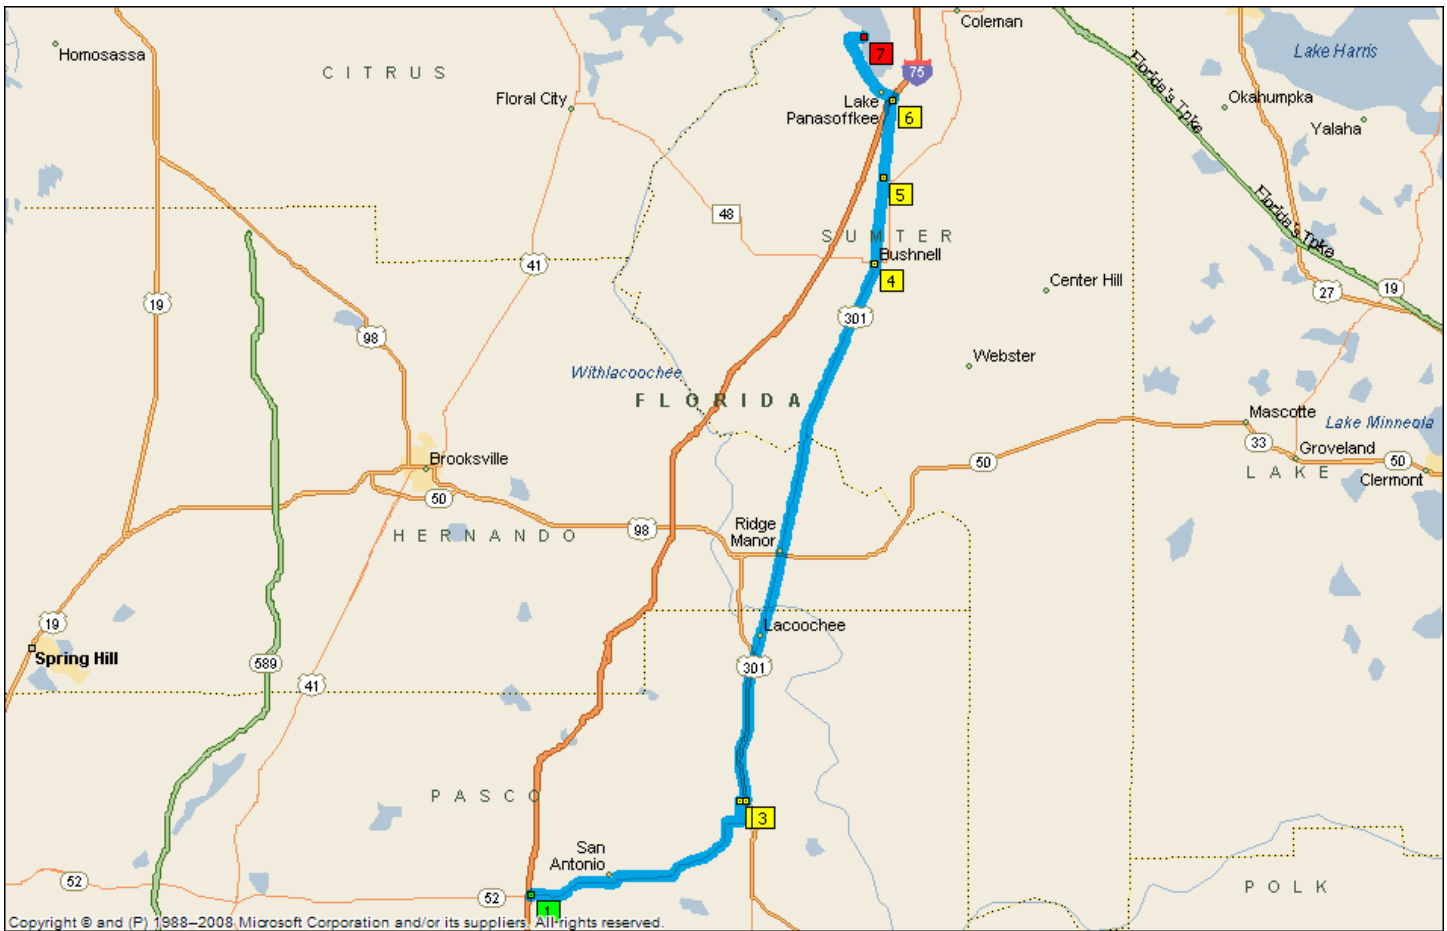

Full Moon Ride

Summary: 40.9 miles (54 minutes)

Instruction	For
Depart Flying J LEFT on SR-52 (East)	8.7 mi
Keep STRAIGHT onto CR-41 [CR-578]	0.8 mi
Turn RIGHT onto CR-578 [Calle de Milagros]	0.8 mi
Turn LEFT onto US-301 [US-98]	20.8 mi
At 295 US-301, Bushnell, FL 33513, keep STRAIGHT onto CR-475 [N Main St]	6.3 mi
Turn LEFT onto CR-470	2.9 mi
Turn RIGHT onto County Road 439	0.6 mi
Arrive 915 County Road 439, Lake Panasoffkee, FL 33538	