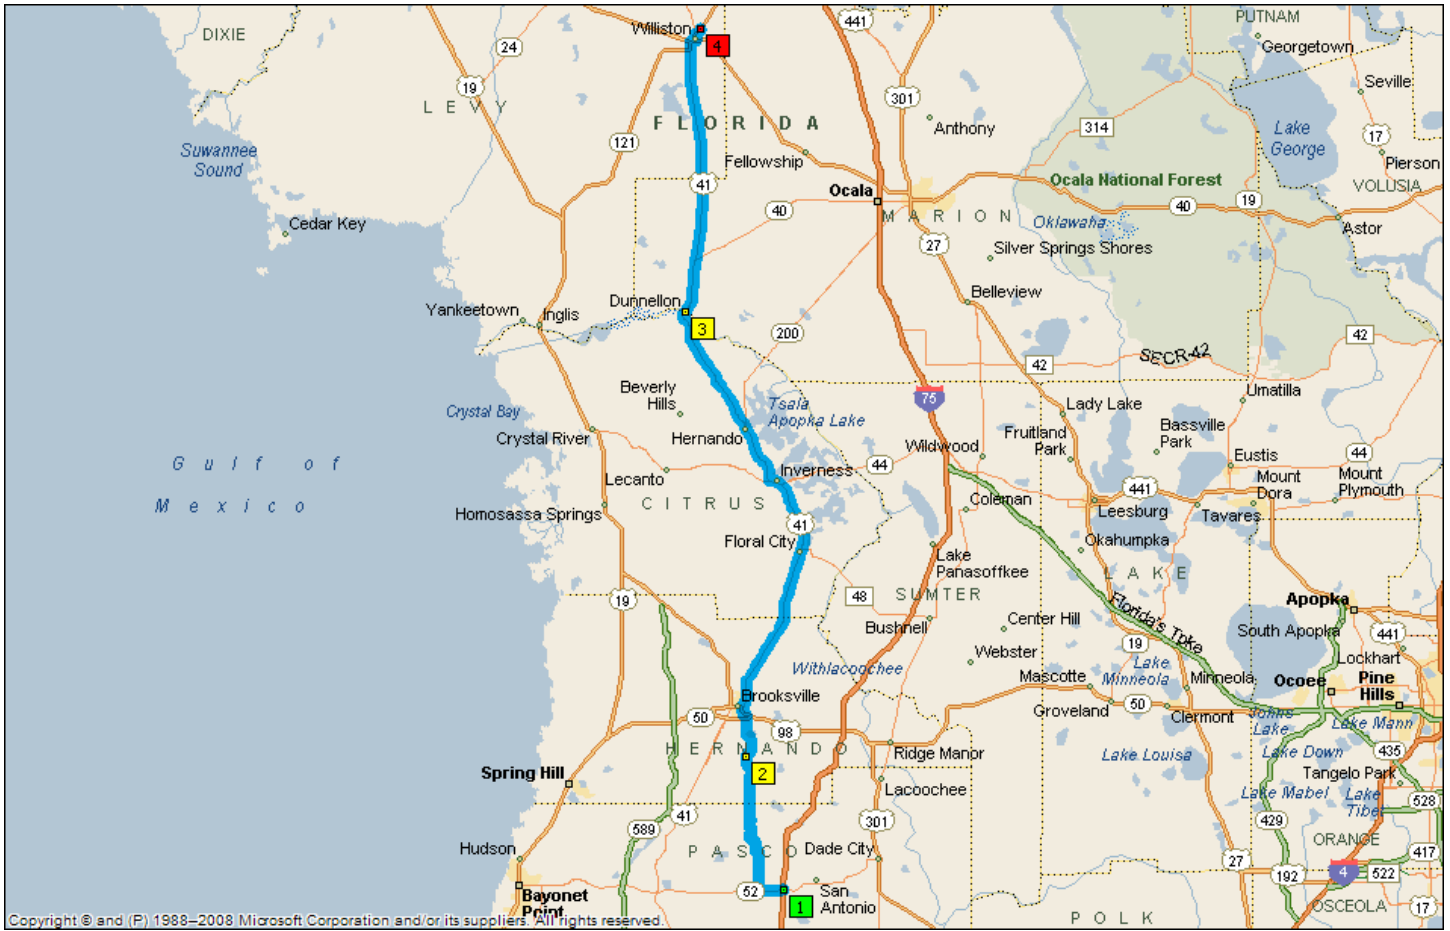

FL1-Y Gainesville Rally

Summary: 83.6 miles (1 hour, 39 minutes)

Instruction	For
Depart Flying J RIGHT on SR-52 (West)	2.1 mi
Turn RIGHT onto CR-581 [Bellamy Brothers Blvd]	8.0 mi
Keep STRAIGHT onto CR-581 [Culbreath Rd]	4.2 mi
Turn RIGHT onto CR-572 [CR-581]	0.5 mi
Bear LEFT onto CR-581 [Emerson Rd]	3.4 mi
Turn LEFT onto US-98 [SR-50A]	0.9 mi
Turn RIGHT onto US-41 [SR-45]	62.7 mi
Bear RIGHT (East) onto US-27 Alt [US-41]	0.5 mi
Turn LEFT (North) onto US-27 [US-41]	0.4 mi
Bear RIGHT (North) onto SR-121	0.8 mi
Arrive 1049 NE 6 th Blvd (SR 121) (Williston Womens Club)	