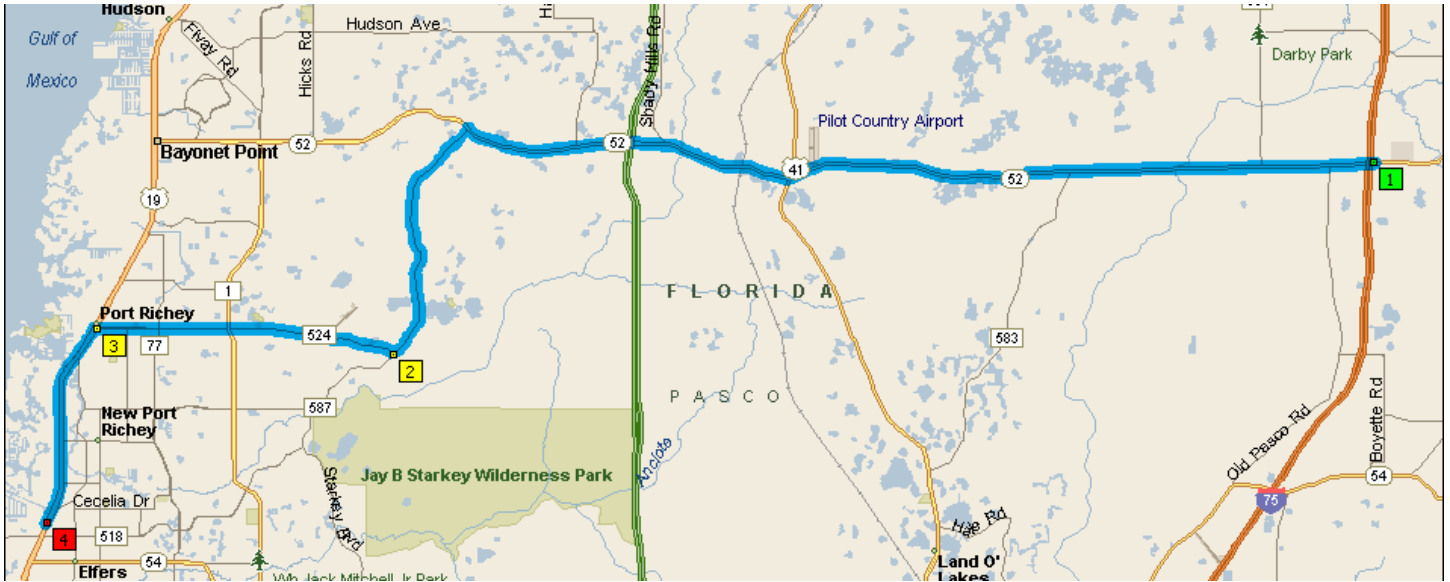

Multi-Chapter Poker Run

Summary: 31.9 miles (38 minutes)

Instruction	For
Depart Flying J RIGHT on SR-52 (West)	17.3 mi
Turn LEFT onto CR-587 [Moon Lake Rd]	4.9 mi
Turn RIGHT onto CR-524 [CR-587 Truck]	3.2 mi
Keep STRAIGHT onto CR-524 [Ridge Rd]	2.5 mi
Turn LEFT onto US-19	3.9 mi
Arrive I-HOP (4736 US-19, New Port Richey, FL 34652)	