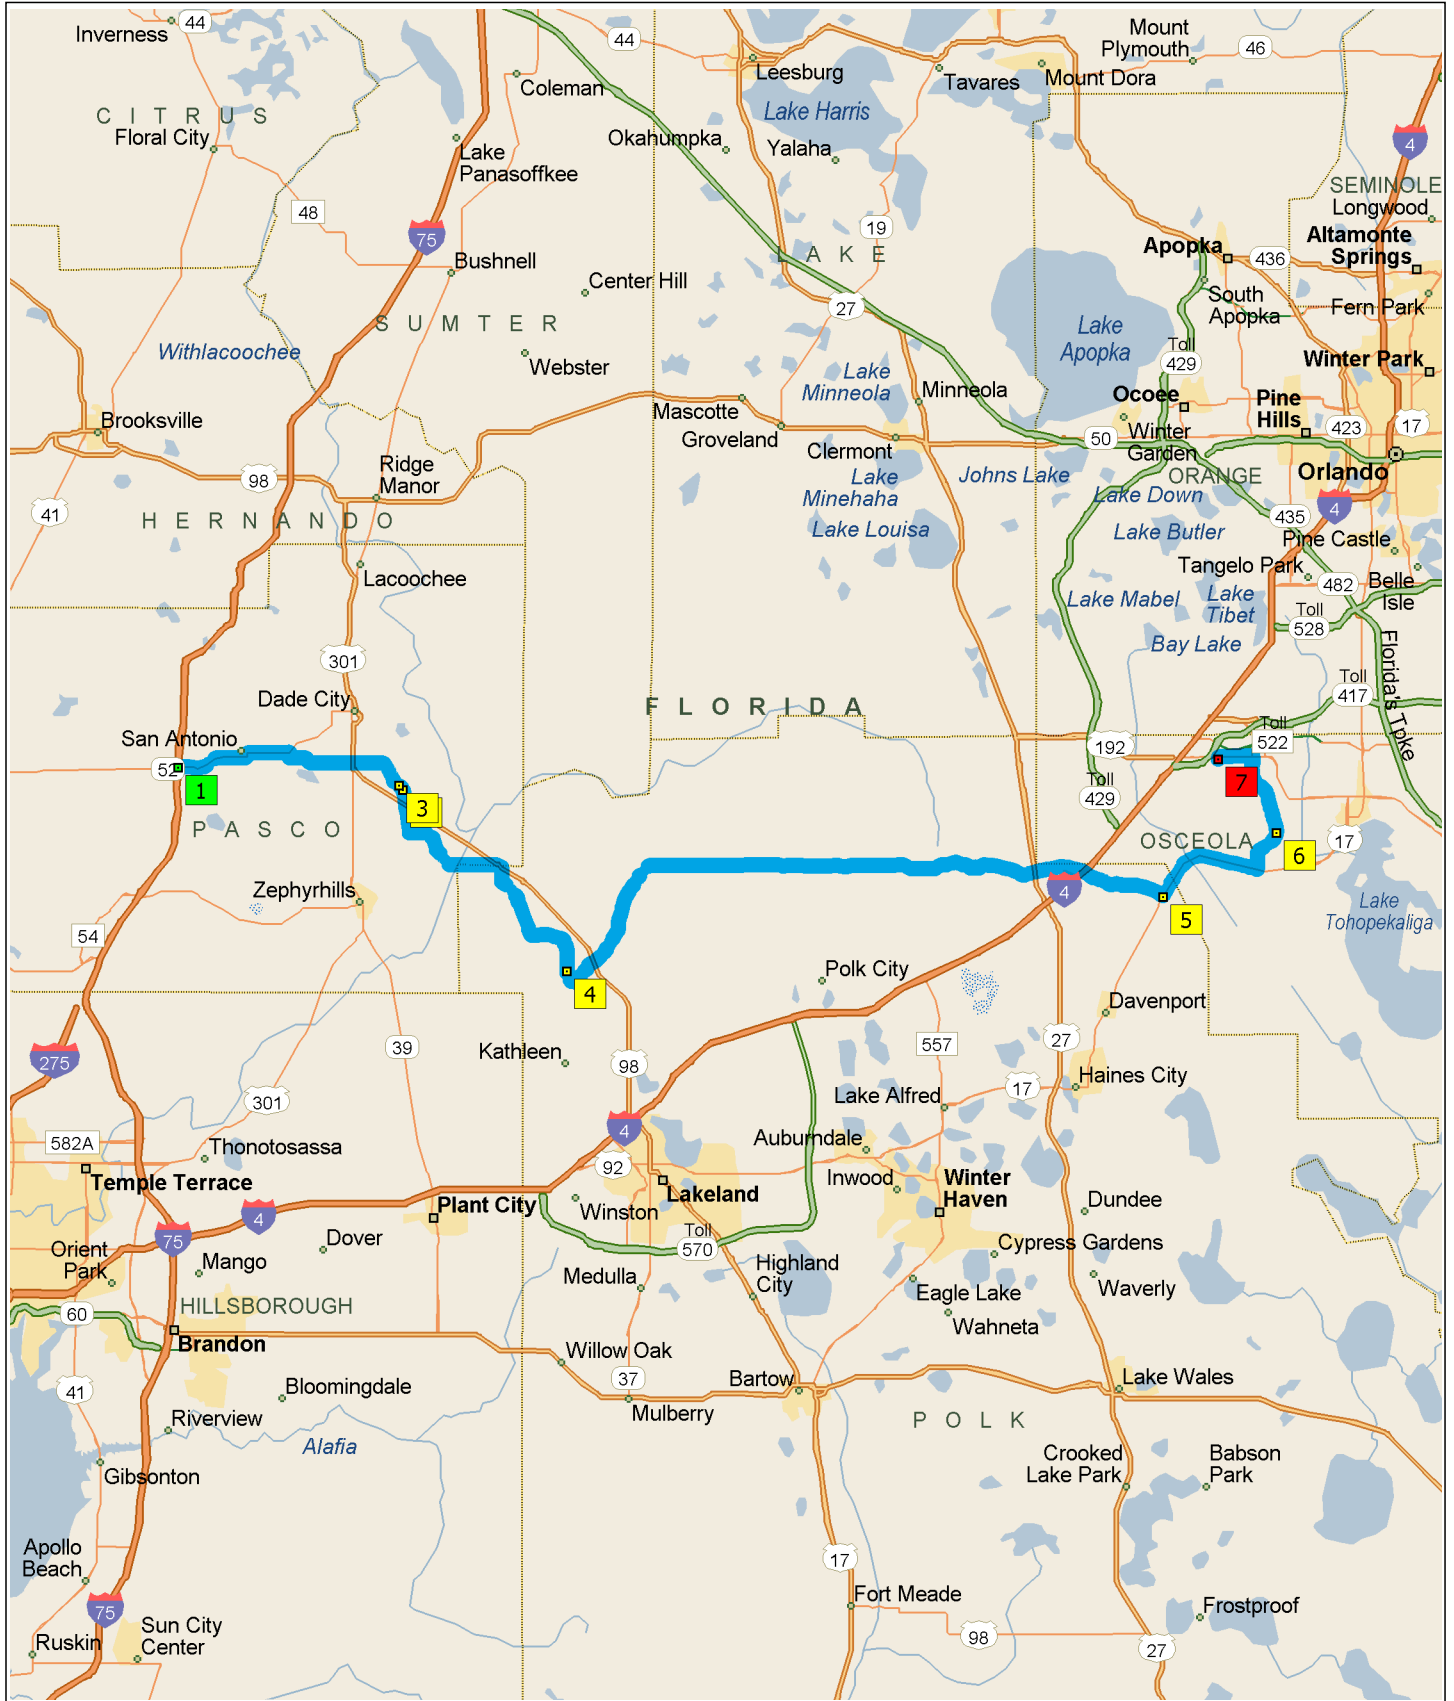

Old Town Kissimmee TO

72.4 miles; 1 hour, 33 minutes

0 mi 5 10 15 20 25

3:00 PM	0.0 mi	1 Depart near Pasco on SR-52 [State Road 52] (East) for 5.6 mi
3:06 PM	5.6 mi	Turn RIGHT (South) onto CR-579 [Prospect Rd] for 0.3 mi
3:07 PM	5.9 mi	Turn LEFT (East) onto CR-52 ALT [Clinton Ave] for 4.5 mi
3:13 PM	10.4 mi	Keep RIGHT onto Local road(s) for 131 yds
3:13 PM	10.5 mi	Bear RIGHT (South) onto CR-35 ALT [Old Lakeland Hwy] for 1.5 mi
3:16 PM	12.0 mi	2 At near Eilerslie, stay on CR-35 ALT [Old Lakeland Hwy] (North) for 0.3 mi
3:16 PM	12.3 mi	3 At near Eilerslie, return South-East on CR-35 ALT [Old Lakeland Hwy] for 2.3 mi
3:18 PM	14.7 mi	Turn LEFT (East) onto CR-35 ALT [Melrose Ave] for 2.0 mi
3:21 PM	16.6 mi	Keep STRAIGHT onto CR-35 ALT [Berry Rd] for 0.7 mi
3:21 PM	17.3 mi	Turn LEFT (East) onto CR-54 [County Road 54] for 0.8 mi
3:23 PM	18.2 mi	Keep STRAIGHT onto CR-54 [County Road 54 E] for 1.4 mi
3:24 PM	19.6 mi	Keep STRAIGHT onto CR-54 for 65 yds
3:24 PM	19.6 mi	Bear RIGHT (East) onto US-98 [SR-35] for 0.2 mi
3:25 PM	19.8 mi	Turn RIGHT (South) onto Old Dade City Rd for 6.7 mi
3:34 PM	26.6 mi	4 At near Socrum, stay on Old Dade City Rd (South) for 0.7 mi
3:35 PM	27.3 mi	Turn LEFT (North) onto Rockridge Rd for 6.7 mi
3:43 PM	34.0 mi	Bear RIGHT (East) onto Deen Still Rd for 8.2 mi
3:54 PM	42.2 mi	Keep STRAIGHT onto Deen Still Rd [Deen Still Rd E] for 3.4 mi
3:57 PM	45.6 mi	Keep STRAIGHT onto Deen Still Rd for 0.8 mi
3:58 PM	46.3 mi	Bear LEFT (East) onto Deen Still Rd [Deen Still Rd E] for 2.1 mi
4:01 PM	48.5 mi	Keep STRAIGHT onto Deen Still Rd for 4.2 mi
4:06 PM	52.7 mi	Road name changes to Local road(s) for 21 yds
4:07 PM	52.7 mi	Road name changes to CR-54 [Ronald Reagan Pkwy] for 6.4 mi
4:15 PM	59.1 mi	5 At near Loughman, turn LEFT (North) onto US-17 [US-92] for 5.5 mi
4:21 PM	64.6 mi	Turn LEFT (North) onto (S) Poinciana Blvd for 2.1 mi
4:24 PM	66.7 mi	6 At near Campbell, stay on S Poinciana Blvd (North) for 3.9 mi
4:29 PM	70.7 mi	Turn LEFT (West) onto US-192 [SR-530] for 1.6 mi
4:31 PM	72.2 mi	Keep LEFT onto Local road(s) for 76 yds
4:31 PM	72.3 mi	Road name changes to Frontage Rd [W Irlo Bronson Memorial Hwy] for 32 yds
4:32 PM	72.3 mi	Bear RIGHT (South) onto Old Town Blvd for 174 yds
4:33 PM	72.4 mi	7 Arrive near Celebration