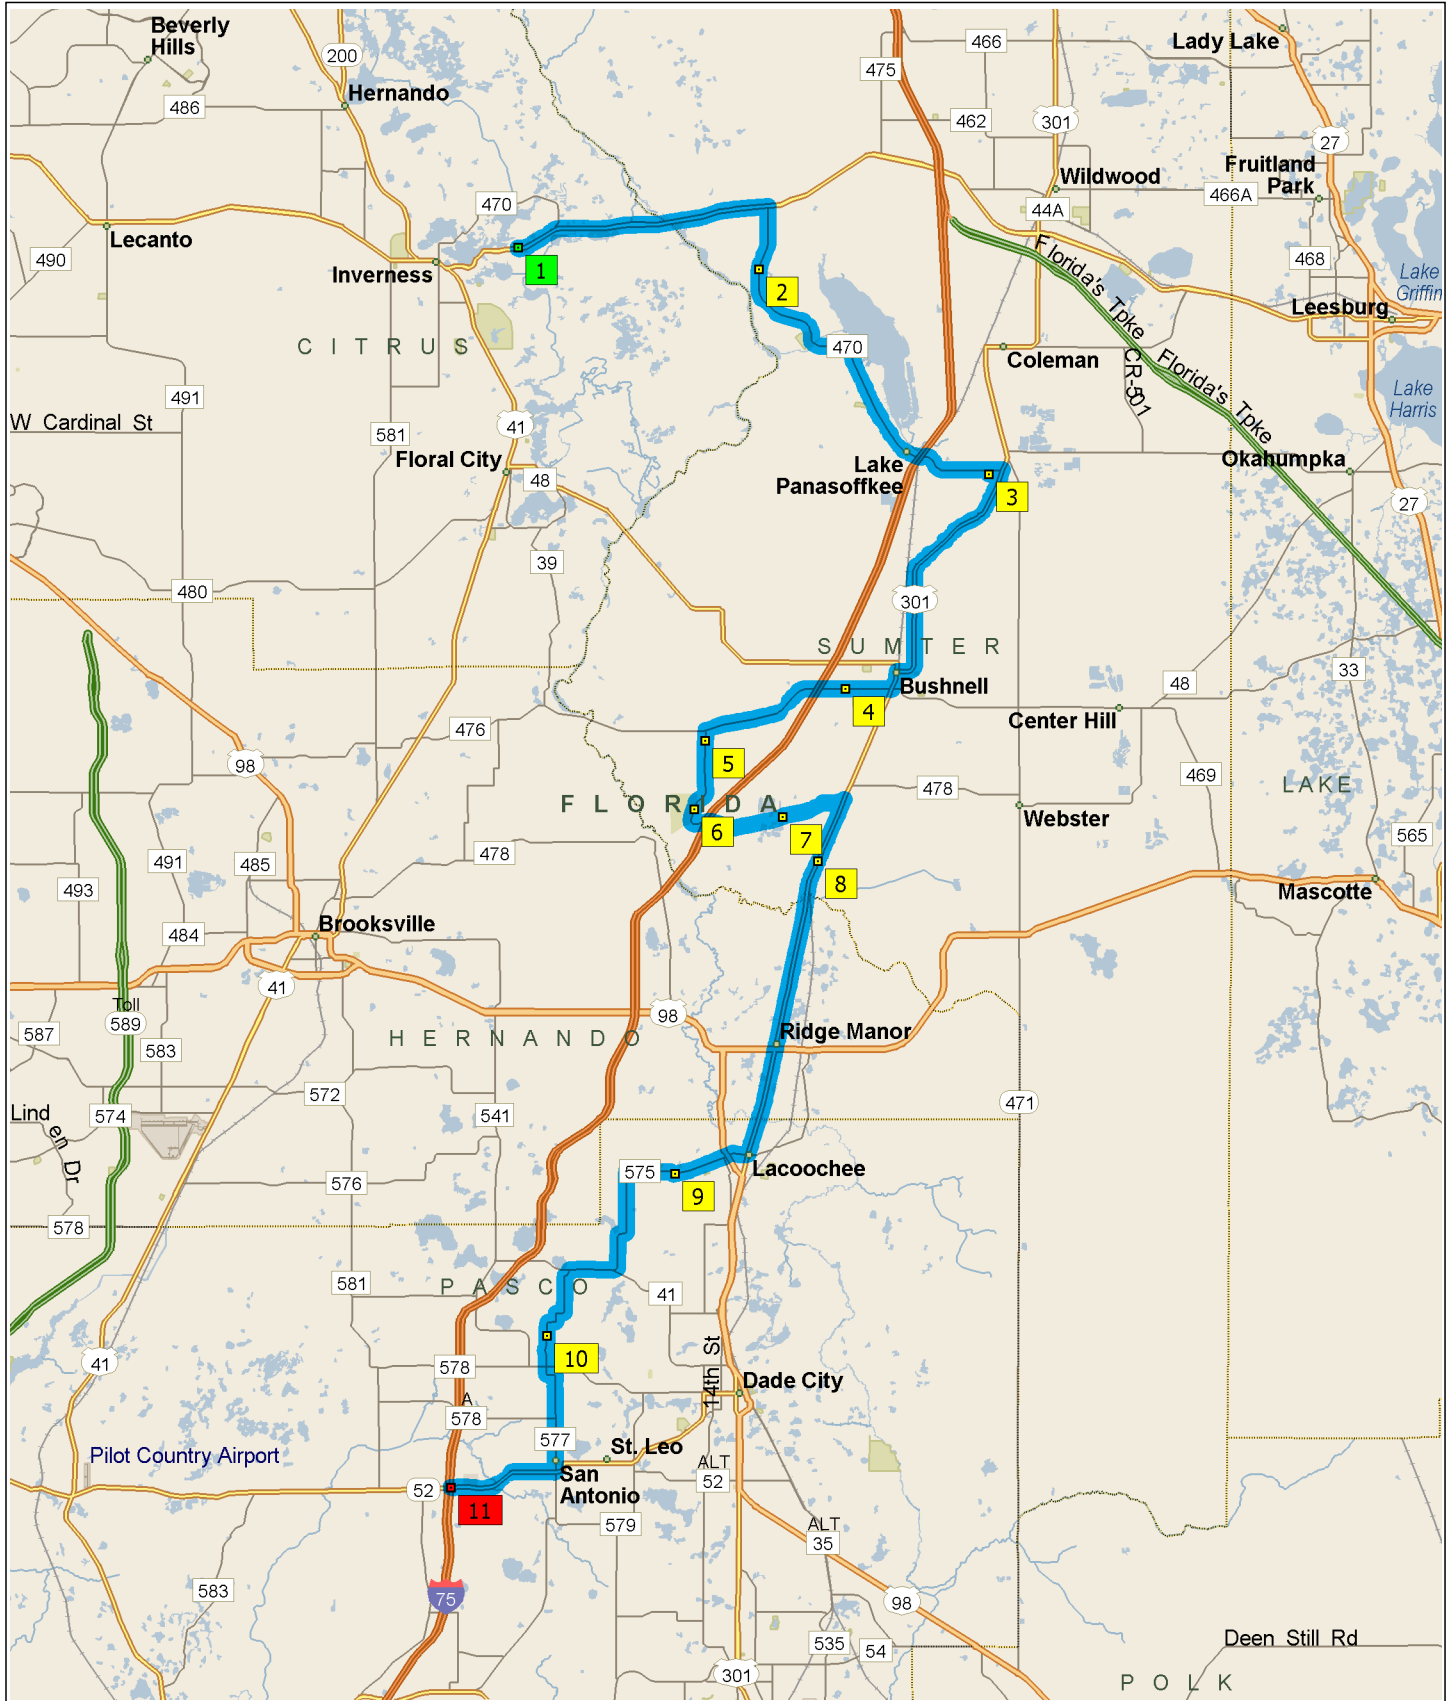

# The Cove Ride FROM

69.3 miles; 1 hour, 35 minutes

9:00 AM	0.0 mi	<b>1</b> Depart 1240 S Covecamp Pt, Inverness, FL 34450 on S Covecamp Pt [S Cove Camp Pt] (South) for 76 yds
9:00 AM	0.1 mi	Turn LEFT (East) onto SR-44 [E Gulf To Lake Hwy] for 7.4 mi
9:08 AM	7.4 mi	Turn RIGHT (South) onto CR-470 [N C 470] for 1.9 mi
9:10 AM	9.3 mi	<b>2</b> At near Carlson, stay on CR-470 [N C 470] (South) for 4.0 mi
9:15 AM	13.3 mi	Keep STRAIGHT onto CR-470 [N County Road 470] for 131 yds
9:15 AM	13.3 mi	Bear RIGHT (East) onto CR-470 [N C 470] for 3.8 mi
9:20 AM	17.1 mi	Keep STRAIGHT onto CR-470 [E C 470] for 174 yds
9:20 AM	17.2 mi	Keep STRAIGHT onto CR-470 [E County Road 470] for 0.3 mi
9:20 AM	17.5 mi	Keep STRAIGHT onto CR-470 [E C 470] for 0.5 mi
9:21 AM	18.0 mi	Keep STRAIGHT onto CR-470 [E County Road 470] for 54 yds
9:21 AM	18.0 mi	Bear LEFT (East) onto CR-470 [E C 470] for 1.4 mi
9:23 AM	19.4 mi	Turn RIGHT (South) onto CR-531 [County Road 531] for 0.1 mi
9:23 AM	19.6 mi	<b>3</b> At near Sumterville, return North on CR-531 [County Road 531] for 0.1 mi
9:24 AM	19.7 mi	Turn RIGHT (East) onto CR-470 [E C 470] for 0.4 mi
9:25 AM	20.1 mi	Turn RIGHT (South) onto US-301 [S US 301] for 7.3 mi
9:33 AM	27.4 mi	Turn LEFT (South) onto US-301 [CR-48] for 0.5 mi
9:34 AM	27.9 mi	Turn RIGHT (West) onto CR-476 [W Seminole Ave] for 0.4 mi
9:35 AM	28.2 mi	Keep STRAIGHT onto CR-476 [W County Road 476] for 1.0 mi
9:36 AM	29.2 mi	<b>4</b> At near Bushnell, stay on CR-476 [W County Road 476] (West) for 4.4 mi
9:41 AM	33.6 mi	Turn LEFT (South) onto CR-476 B [County Road 476B] for 0.3 mi
9:42 AM	33.9 mi	<b>5</b> At near Croom, stay on CR-476 B [County Road 476B] (South) for 2.1 mi
9:44 AM	36.0 mi	<b>6</b> At near Croom, stay on CR-476 B [County Road 476B] (South) for 1.0 mi
9:45 AM	37.0 mi	Road name changes to County Road 673 [CR-673] for 76 yds
9:46 AM	37.0 mi	Keep STRAIGHT onto CR-673 [County Road 673] for 2.1 mi
9:51 AM	39.1 mi	<b>7</b> At near St. Catherine, stay on CR-673 [County Road 673] (East) for 1.9 mi
9:56 AM	41.0 mi	Turn RIGHT (South) onto US-301 [S US Highway 301] for 1.9 mi
9:58 AM	42.9 mi	<b>8</b> At near Rerdell, stay on US-301 [S US Highway 301] (South) for 8.7 mi
10:07 AM	51.6 mi	Turn RIGHT (West) onto CR-575 [Trilby Rd] for 2.2 mi
10:12 AM	53.8 mi	<b>9</b> At near Trilby, stay on CR-575 [Trilby Rd] (West) for 4.5 mi
10:18 AM	58.3 mi	Turn RIGHT (West) onto CR-41 [Blanton Rd] for 1.3 mi
10:20 AM	59.6 mi	Turn LEFT (South) onto James Rd for 0.2 mi
10:21 AM	59.8 mi	Turn LEFT (South) onto Jessamine Rd for 2.1 mi
10:24 AM	62.0 mi	<b>10</b> At near St. Joseph, stay on Jessamine Rd (South) for 0.9 mi
10:25 AM	62.9 mi	Keep STRAIGHT onto CR-577 [Curley Rd] for 2.2 mi
10:29 AM	65.1 mi	Keep STRAIGHT onto CR-577 [Curley St] for 1.0 mi
10:31 AM	66.1 mi	Turn RIGHT (West) onto SR-52 [State Road 52] for 3.2 mi
10:35 AM	69.3 mi	<b>11</b> Arrive near Pasco