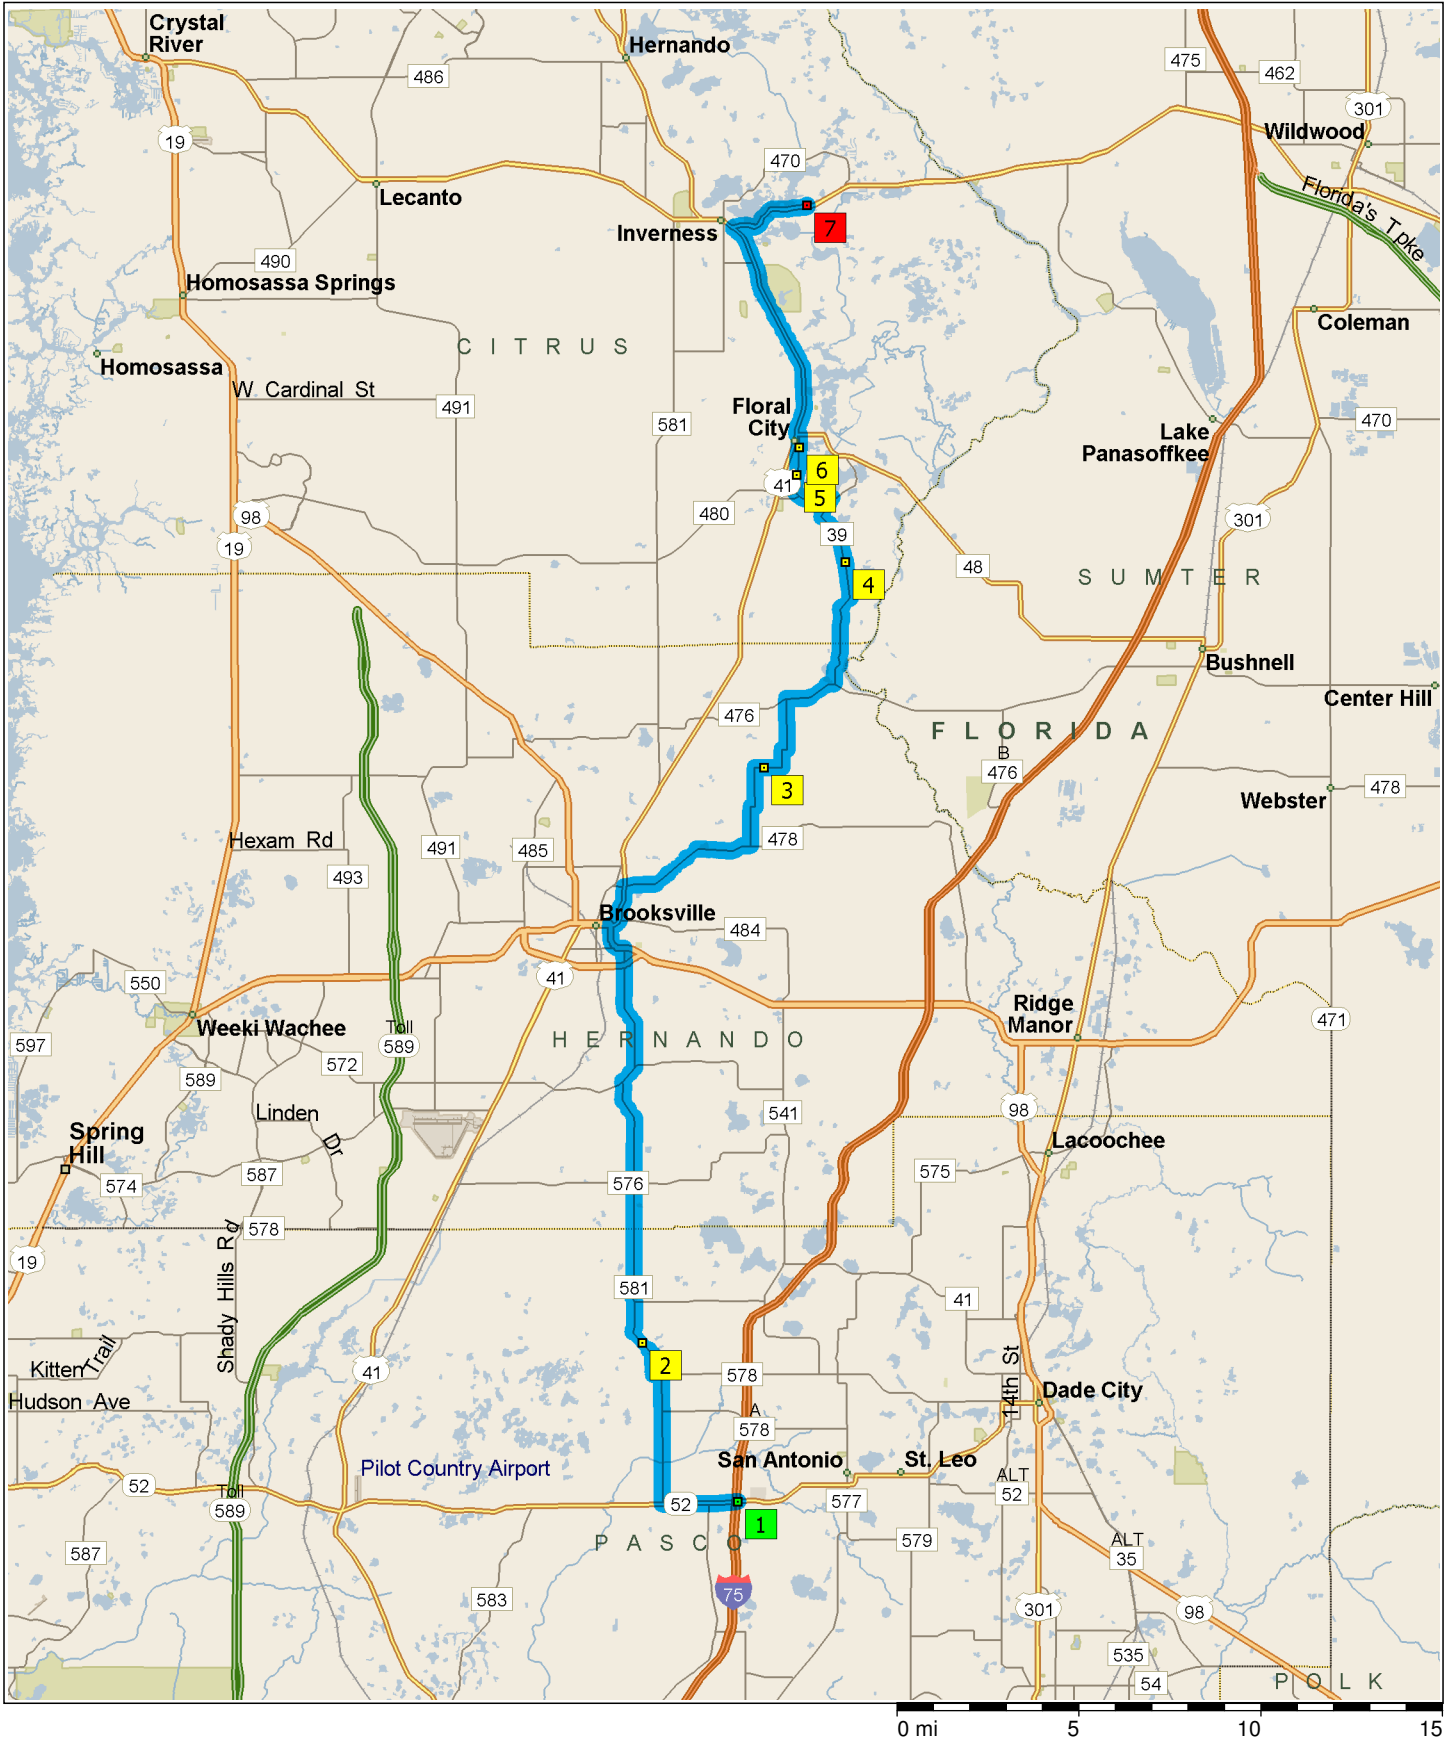

The Cove Ride TO

47.6 miles; 1 hour, 16 minutes

9:00 AM	0.0 mi	1 Depart near Pasco on SR-52 [State Road 52] (West) for 2.1 mi
9:02 AM	2.1 mi	Turn RIGHT (North) onto CR-581 [Bellamy Brothers Blvd] for 4.8 mi
9:08 AM	6.9 mi	2 At near Darby, stay on CR-581 [Bellamy Brothers Blvd] (North-West) for 3.2 mi
9:12 AM	10.1 mi	Keep STRAIGHT onto CR-581 [Culbreath Rd] for 4.2 mi
9:17 AM	14.3 mi	Turn RIGHT (North-East) onto CR-572 [CR-581] for 0.5 mi
9:18 AM	14.8 mi	Bear LEFT (North) onto CR-581 [Emerson Rd] for 2.2 mi
9:21 AM	17.0 mi	Keep STRAIGHT onto CR-481 [Emerson Rd] for 1.2 mi
9:23 AM	18.1 mi	Turn LEFT (West) onto US-98 [SR-50A] for 0.9 mi
9:25 AM	19.1 mi	Turn RIGHT (East) onto US-41 [SR-45] for 1.2 mi
9:27 AM	20.3 mi	Turn RIGHT (East) onto CR-478 [Croom Rd] for 3.9 mi
9:33 AM	24.2 mi	Turn LEFT (North) onto Dempsey Rd for 1.1 mi
9:35 AM	25.3 mi	Turn RIGHT (East) onto Malvern St for 0.1 mi
9:36 AM	25.4 mi	Turn LEFT (North) onto Cyrano Ave for 1.1 mi
9:38 AM	26.5 mi	Turn RIGHT (East) onto Willow St for 0.2 mi
9:39 AM	26.7 mi	3 At near Nobleton, stay on Willow St (East) for 0.5 mi
9:40 AM	27.2 mi	Bear LEFT (North-East) onto Danmar Ave for 0.5 mi
9:41 AM	27.7 mi	Turn RIGHT (East) onto Pine Hill Dr for 0.1 mi
9:42 AM	27.8 mi	Turn LEFT (North) onto Daly Rd for 1.4 mi
9:45 AM	29.2 mi	Turn RIGHT (East) onto CR-476 [Lake Lindsey Rd] for 1.4 mi
9:47 AM	30.6 mi	Bear LEFT (East) onto CR-439 [Lingle Rd] for 1.2 mi
9:49 AM	31.8 mi	Road name changes to CR-39 [S Istachatta Rd] for 2.4 mi
9:54 AM	34.2 mi	4 At near Pineola, stay on CR-39 [S Istachatta Rd] (North) for 2.1 mi
9:57 AM	36.3 mi	Turn LEFT (West) onto E Floral Park Dr for 0.8 mi
9:59 AM	37.1 mi	Road name changes to S Great Oaks Dr for 0.7 mi
10:01 AM	37.8 mi	5 At near Jumeau, stay on S Great Oaks Dr (North) for 0.8 mi
10:03 AM	38.6 mi	6 At near Floral City, stay on S Great Oaks Dr (North) for 0.3 mi
10:04 AM	38.9 mi	Turn LEFT (West) onto CR-48 [E Orange Ave], then immediately turn RIGHT (North) onto US-41 [SR-45] for 6.3 mi
10:12 AM	45.2 mi	Turn RIGHT (North-East) onto SR-44 [E Gulf To Lake Hwy] for 2.3 mi
10:15 AM	47.5 mi	Turn LEFT (North) onto S Covecamp Pt [S Cove Camp Pt] for 87 yds
10:16 AM	47.6 mi	7 Arrive 1240 S Covecamp Pt, Inverness, FL 34450