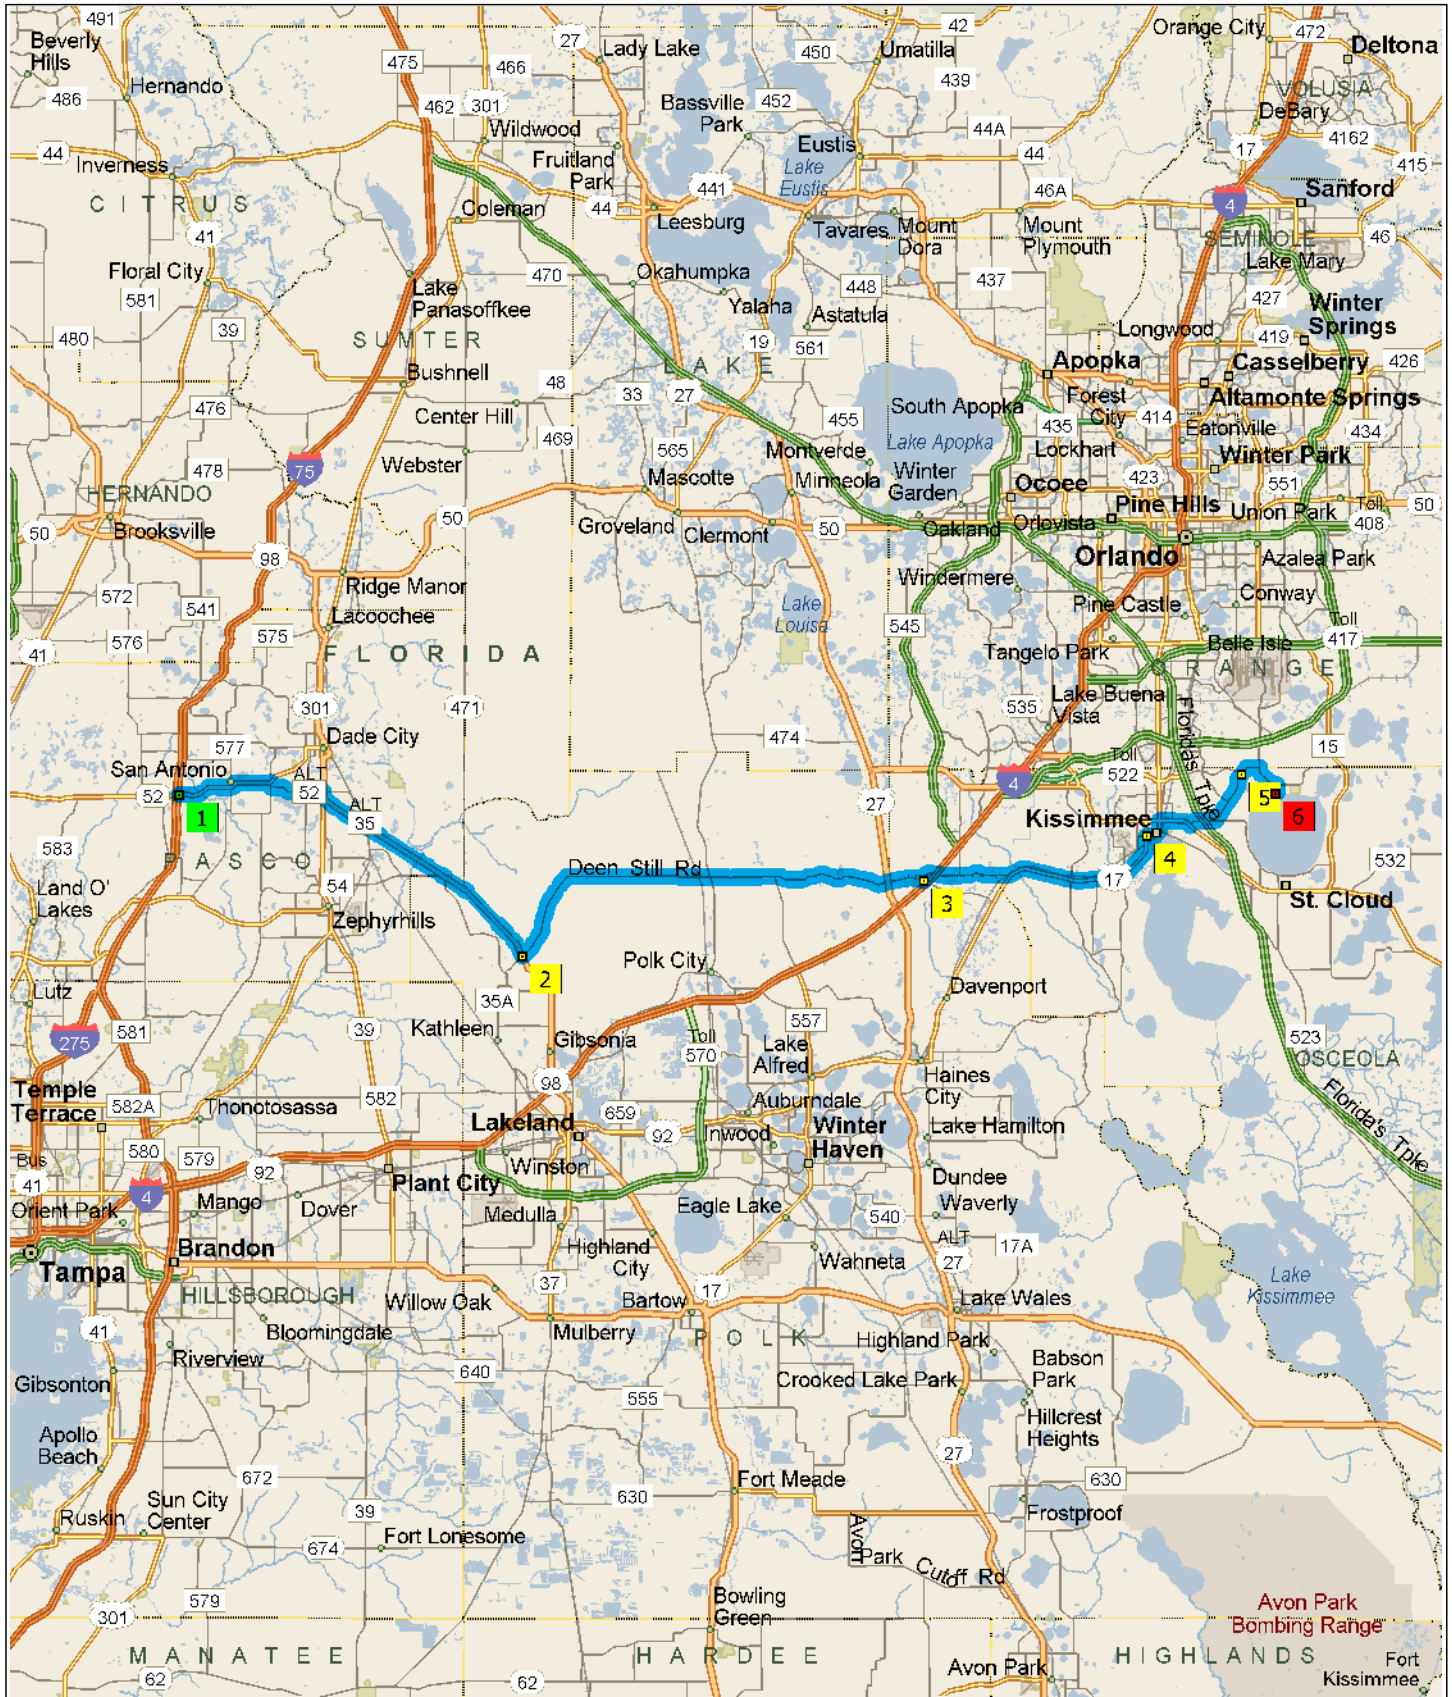

January 29th - Multi-Chapter Breakfast

76.0 miles; 1 hour, 34 minutes

9:00 AM	0.0 mi	1 Depart Flying J [29933 SR-52, San Antonio FL 33576, United States, Tel: +1 (352) 588-5444] on SR-52 [State Road 52] (East) for 5.6 mi
9:06 AM	5.6 mi	Turn RIGHT (South) onto CR-579 [Prospect Rd] for 0.3 mi
9:07 AM	5.8 mi	Turn LEFT (East) onto CR-52 ALT [Clinton Ave] for 3.1 mi
9:11 AM	8.9 mi	Turn RIGHT (South) onto US-301 [US-98] for 0.3 mi
9:12 AM	9.2 mi	Turn LEFT (East) onto US-98 [SR-35] for 14.7 mi
9:27 AM	24.0 mi	2 At 10703 Rockridge Rd, Lakeland, FL 33809, turn LEFT (East) onto Rockridge Rd for 5.4 mi
9:33 AM	29.4 mi	Bear RIGHT (East) onto Deen Still Rd for 8.2 mi
9:43 AM	37.5 mi	Keep STRAIGHT onto Deen Still Rd [Deen Still Rd E] for 3.4 mi
9:47 AM	40.9 mi	Keep STRAIGHT onto Deen Still Rd for 0.8 mi
9:48 AM	41.7 mi	Bear LEFT (East) onto Deen Still Rd [Deen Still Rd E] for 2.1 mi
9:51 AM	43.8 mi	Keep STRAIGHT onto Deen Still Rd for 4.2 mi
9:56 AM	48.0 mi	Road name changes to Local road(s) for 21 yds
9:57 AM	48.0 mi	Road name changes to CR-54 [Ronald Reagan Pkwy] for 2.1 mi
10:00 AM	50.1 mi	3 At Champions Gate Blvd, Davenport, FL 33896, turn LEFT (North) onto Champions Gate Blvd for 0.8 mi
10:01 AM	50.9 mi	Road name changes to CR-532 [Osceola Polk Line Rd] for 4.5 mi
10:06 AM	55.4 mi	Turn LEFT (North-East) onto US-17 [US-92] for 9.3 mi
10:17 AM	64.8 mi	Keep RIGHT onto Local road(s) for 120 yds
10:17 AM	64.8 mi	4 At Emmett St, Kissimmee, FL 34741, bear RIGHT (East) onto Emmett St for 0.5 mi
10:18 AM	65.3 mi	Keep STRAIGHT onto Broadway Ave [Broadway] for 0.4 mi
10:19 AM	65.6 mi	Road name changes to N Main St for 0.6 mi
10:20 AM	66.2 mi	Turn RIGHT (East) onto US-192 [US-441] for 1.8 mi
10:22 AM	68.1 mi	Turn LEFT (North-East) onto Boggy Creek Rd for 1.6 mi
10:24 AM	69.6 mi	Turn LEFT to stay on Boggy Creek Rd for 3.1 mi
10:28 AM	72.7 mi	5 At 2925 Boggy Creek Rd, Kissimmee, FL 34744, stay on Boggy Creek Rd (North-East) for 2.7 mi
10:31 AM	75.4 mi	Turn RIGHT (South) onto Fish Camp Rd for 0.5 mi
10:33 AM	75.9 mi	Turn RIGHT (West) onto Big Bass Rd for 120 yds
10:34 AM	76.0 mi	6 Arrive 3705 Big Bass Rd, Kissimmee, FL 34744